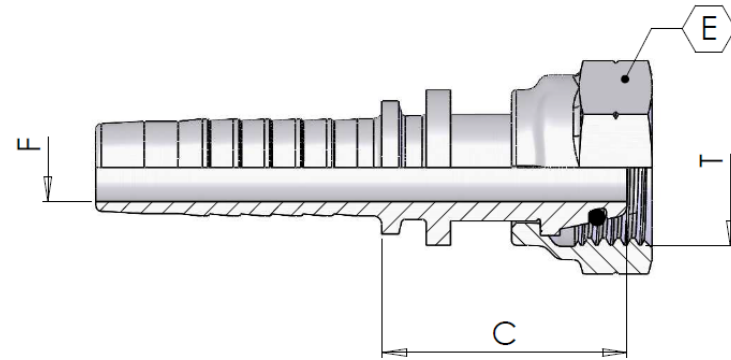

0085 Metric Female 24° Seat Light

(DKOL)

part number	hose I.D.		Main Dimensions					
			dash	thread	erm.	hex	cut-off	F
	in	mm	size	T		E	C	
0085-06-16	3/8	9,5	06	M16-1.5	10	19	25,2	7