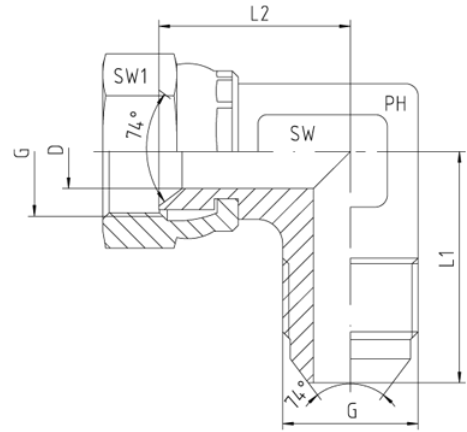

Rubrik 6.12

JIC - Female x JIC - Male - 90°

Swivel-Elbow-Adaptors - 90° DKJ - AGJ

Pressure	Tube O.D.		Thread	Approx. Dimensions					Order-Code
	mm	in.		G = UNF/UN	L1	L2	D	SW1	
350	6	1/4"	7/16"-20	22,5	16,7	4,0	17	12	1252514-04-04
350	8	5/16"	1/2"-20	24,0	17,5	5,5	17	14	1252514-05-05
350	10	3/8"	9/16"-18	27,0	22,5	7,5	19	14	1252514-06-06
350	12	1/2"	3/4"-16	32,0	24,5	10,0	24	22	1252514-08-08
350	14, 15, 16	5/8"	7/8"-14	37,5	29,5	12,0	27	24	1252514-10-10
350	18, 20	3/4"	1 1/16"-12	42,0	31,0	15,5	32	24	1252514-12-12
250	25	1"	1 5/16"-12	46,0	35,7	21,5	41	36	1252514-16-16
210	28, 30, 32	1 1/4"	1 5/8"-12	52,5	42,8	27,5	50	41	1252514-20-20
140	35, 38	1 1/2"	1 7/8"-12	59,0	47,2	33,0	55	50	1252514-24-24
150	50	2"	2 1/2"-12	77,5	62,1	45,0	70	65	1252514-32-32