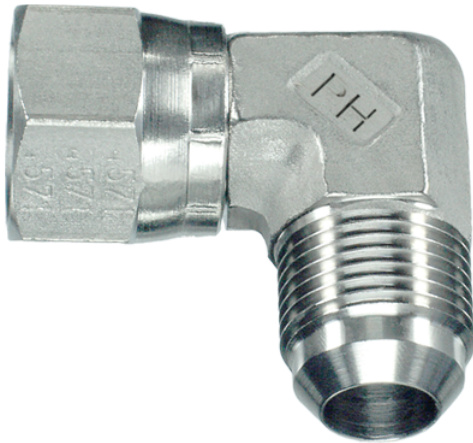

Rubrik 6.12

JIC - Female x JIC - Male - 90°

Swivel-Elbow-Adaptors - 90° DKJ - AGJ

Pressure	Tube O.D.		Thread	Approx. Dimensions					Order-Code
	mm	in.		G = UNF/UN	L1	L2	D	SW1	
350	6	1/4"	7/16"-20	22,5	16,7	4,0	17	12	1252514-04-04
350	8	5/16"	1/2"-20	24,0	17,5	5,5	17	14	1252514-05-05
350	10	3/8"	9/16"-18	27,0	22,5	7,5	19	14	1252514-06-06
350	12	1/2"	3/4"-16	32,0	24,5	10,0	24	22	1252514-08-08
350	14, 15, 16	5/8"	7/8"-14	37,5	29,5	12,0	27	24	1252514-10-10
350	18, 20	3/4"	1 1/16"-12	42,0	31,0	15,5	32	24	1252514-12-12
250	25	1"	1 5/16"-12	46,0	35,7	21,5	41	36	1252514-16-16
210	28, 30, 32	1 1/4"	1 5/8"-12	52,5	42,8	27,5	50	41	1252514-20-20
140	35, 38	1 1/2"	1 7/8"-12	59,0	47,2	33,0	55	50	1252514-24-24
150	50	2"	2 1/2"-12	77,5	62,1	45,0	70	65	1252514-32-32