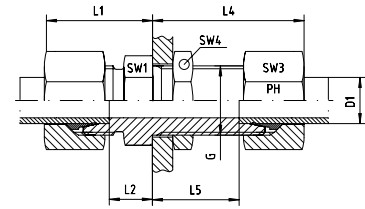

Gerade Schottverschraubungen

Straight Bulkhead Connections

Reihe / Series LL

Druck Pressure	Rohr A.D. Tube O.D.	Gewinde Thread	Ca. Maße Approx. Dimensions							Bestellzeichen Order-Code
PN	D1	G	L1	L2	L4	L5	SW1	SW3	SW4	
100	4	M 8 x 1	19,0	7,0	23,0	11,0	11	10	11	GSV-LL-04
100	6	M 10 x 1								GSV-LL-06
100	8	M 12 x 1								GSV-LL-08

Reihe / Series L

Druck Pressure	Rohr A.D. Tube O.D.	Gewinde Thread	Ca. Maße Approx. Dimensions							Bestellzeichen Order-Code
PN	D1	G	L1	L2	L4	L5	SW1	SW3	SW4	
500	6	M 12 x 1,5	22,0	7,0	42,0	27,0	17	14	17	GSV-L-06
500	8	M 14 x 1,5	23,0	8,0	42,0	27,0	19	17	19	GSV-L-08
500	10	M 16 x 1,5	25,0	10,0	43,0	28,0	22	19	22	GSV-L-10
400	12	M 18 x 1,5	25,0	10,0	44,0	29,0	24	22	24	GSV-L-12
400	15	M 22 x 1,5	27,0	12,0	46,0	31,0	27	27	30	GSV-L-15
400	18	M 26 x 1,5	30,0	13,5	49,0	32,5	32	32	36	GSV-L-18
250	22	M 30 x 2	33,0	16,5	51,0	34,5	36	36	41	GSV-L-22
250	28	M 36 x 2	35,0	18,5	52,0	35,5	41	41	46	GSV-L-28
250	35	M 45 x 2	40,0	18,5	58,0	36,5	50	50	55	GSV-L-35
250	42	M 52 x 2	42,0	19,0	59,0	36,0	60	60	65	GSV-L-42

Reihe / Series S

Druck Pressure	Rohr A.D. Tube O.D.	Gewinde Thread	Ca. Maße Approx. Dimensions							Bestellzeichen Order-Code
PN	D1	G	L1	L2	L4	L5	SW1	SW3	SW4	
800	6	M 14 x 1,5	27,0	12,0	44,0	29,0	19	17	19	GSV-S-06
800	8	M 16 x 1,5	28,0	13,0	44,0	29,0	22	19	22	GSV-S-08
800	10	M 18 x 1,5	31,0	14,5	46,0	29,5	24	22	24	GSV-S-10
630	12	M 20 x 1,5	31,0	14,5	47,0	30,5	27	24	27	GSV-S-12
630	14	M 22 x 1,5	35,0	17,0	50,0	32,0	30	27	30	GSV-S-14
630	16	M 24 x 1,5	35,0	16,5	50,0	31,5	32	30	32	GSV-S-16
420	20	M 30 x 2	39,0	17,5	55,0	33,5	41	36	41	GSV-S-20
420	25	M 36 x 2	44,0	20,0	59,0	35,0	46	46	46	GSV-S-25
420	30	M 42 x 2	48,0	21,5	64,0	37,5	50	50	50	GSV-S-30
420	38	M 52 x 2	53,0	22,0	68,0	37,0	65	60	65	GSV-S-38