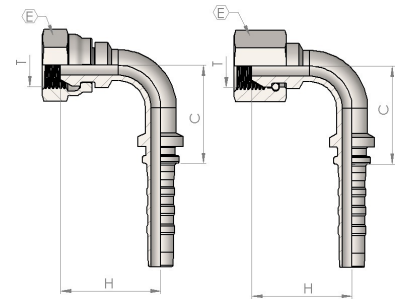

0150N 0151N

BSP 90° Swept elbow 60° cone

Product number	hose I.D.		Dimension					Note
	in	mm	dash size	T	E	drop H	Cut-off C	
0151N06-06	3/8	9.5	06	3/8-19	22	35	33	
0151N06-08	3/8	9.5	06	1/2-14	27	40	31	
0151N08-08	1/2	12.7	08	1/2-14	27	41	39	
0151N10-10	5/8	15.9	10	5/8-14	30	43	44	
0150N10-12	5/8	15.9	10	3/4-14	32	50	45	
0150N12-12	3/4	19	12	3/4-14	32	57	59	
0150N16-16	1	25.4	16	1-11	41	70	78	
0150N16-20	1	25.4	16	1.1/4-11	50	76	82	(*)
0150N20-20	1.1/4	31.8	20	1.1/4-11	50	84	97	(*)
0150N24-24	1.1/2	38.1	24	1.1/2-11	55	104	110	(*)

(*) - BSP O-Ring Female