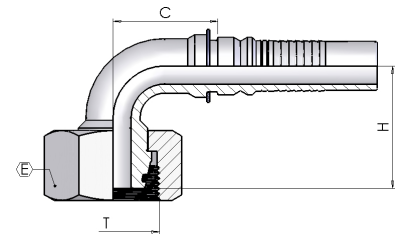

0184H

90° Metric Swept Elbow 24° Seat Heavy

(DKOS 90°)

Product number	hose I.D.		Dimension					
	in	mm	dash size	T	erm.	E	drop H	Cut-off C
0184H12-36	3/4	19	12	M36-2	25	46	60	54
0184H16-36	1	25.4	16	M36-2	25	46	68	75
0184H16-42	1	25.4	16	M42-2	30	50	69	74
0184H20-52	1.1/4	31.8	20	M52-2	38	60	83	91

0284H

45° Metric Swept Elbow 24° Seat Heavy

(DKOS 45°)

Product number	hose I.D.		Dimension					
	in	mm	dash size	T	erm.	E	drop H	Cut-off C
0284H12-36	3/4	19	12	M36-2	25	46	31	86
0284H16-36	1	25.4	16	M36-2	25	46	34	82
0284H16-42	1	25.4	16	M42-2	30	50	34	83
0284H20-52	1.1/4	31.8	20	M52-2	38	60	40	105