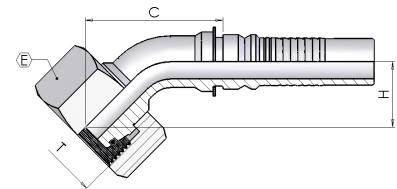

0184H

90° Metric Swept Elbow 24° Seat Heavy

(DKOS 90°)

Product number	hose I.D.		Dimension					
	in	mm	dash size	T	erm.	E	drop H	Cut-off C
0184H12-36	3/4	19	12	M36-2	25	46	60	54
0184H16-36	1	25.4	16	M36-2	25	46	68	75
0184H16-42	1	25.4	16	M42-2	30	50	69	74
0184H20-52	1.1/4	31.8	20	M52-2	38	60	83	91

0284H

45° Metric Swept Elbow 24° Seat Heavy

(DKOS 45°)

Product number	hose I.D.		Dimension					
	in	mm	dash size	T	erm.	E	drop H	Cut-off C
0284H12-36	3/4	19	12	M36-2	25	46	31	86
0284H16-36	1	25.4	16	M36-2	25	46	34	82
0284H16-42	1	25.4	16	M42-2	30	50	34	83
0284H20-52	1.1/4	31.8	20	M52-2	38	60	40	105