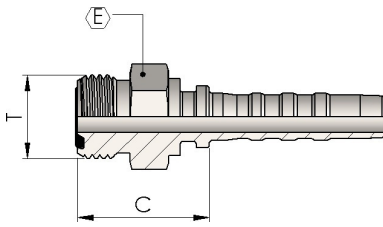

S350N

ORFS Male

(AGO)

Product number	hose I.D.		Dimension			
	in	mm	dash size	T	E	Cut-off C
S350N06-09	3/8	9.5	06	11/16-16	19	26
S350N06-11	3/8	9.5	06	13/16-16	22	29
S350N08-11	1/2	12.7	08	13/16-16	22	29
S350N10-13	5/8	15.9	10	1-14	27	33
S350N12-14	3/4	19	12	1.3/16-12	32	36
S350N16-15	1	25.4	16	1.7/16-12	38	37
S350N16-21	1	25.4	16	1.11/16-12	46	38
S350N20-21	1.1/4	31.8	20	1.11/16-12	46	39
S350N20-32	1.1/4	31.8	20	2-12	55	48.5
S350N24-32	1.1/2	38.1	24	2-12	55	52.5

- with plug and O-Ring

S05TN

ORFS Female Back Hexagon

(ORFS)

Product number	hose I.D.		Dimension				
	in	mm	dash size	T	E	E1	Cut-off C
S05TN06-09	3/8	9.5	06	11/16-16	22	17	36
S05TN06-11	3/8	9.5	06	13/16-16	24	19	38
S05TN08-11	1/2	12.7	08	13/16-16	24	19	38
S05TN10-13	5/8	15.9	10	1-14	30	24	43
S05TN12-14	3/4	19	12	1.3/16-12	36	30	44
S05TN16-15	1	25.4	16	1.7/16-12	41	36	52
S05TN20-21	1.1/4	31.8	20	1.11/16-12	50	46	56
S05TN24-32	1.1/2	38.1	24	2-12	60	50	62