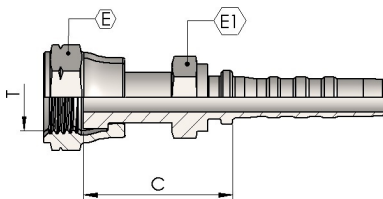

S350N

ORFS Male

(AGO)

Product number	hose I.D.		Dimension			
	in	mm	dash size	T	E	Cut-off C
S350N06-09	3/8	9.5	06	11/16-16	19	26
S350N06-11	3/8	9.5	06	13/16-16	22	29
S350N08-11	1/2	12.7	08	13/16-16	22	29
S350N10-13	5/8	15.9	10	1-14	27	33
S350N12-14	3/4	19	12	1.3/16-12	32	36
S350N16-15	1	25.4	16	1.7/16-12	38	37
S350N16-21	1	25.4	16	1.11/16-12	46	38
S350N20-21	1.1/4	31.8	20	1.11/16-12	46	39
S350N20-32	1.1/4	31.8	20	2-12	55	48.5
S350N24-32	1.1/2	38.1	24	2-12	55	52.5

- with plug and O-Ring

S05TN

ORFS Female Back Hexagon

(ORFS)

Product number	hose I.D.		Dimension				
	in	mm	dash size	T	E	E1	Cut-off C
S05TN06-09	3/8	9.5	06	11/16-16	22	17	36
S05TN06-11	3/8	9.5	06	13/16-16	24	19	38
S05TN08-11	1/2	12.7	08	13/16-16	24	19	38
S05TN10-13	5/8	15.9	10	1-14	30	24	43
S05TN12-14	3/4	19	12	1.3/16-12	36	30	44
S05TN16-15	1	25.4	16	1.7/16-12	41	36	52
S05TN20-21	1.1/4	31.8	20	1.11/16-12	50	46	56
S05TN24-32	1.1/2	38.1	24	2-12	60	50	62