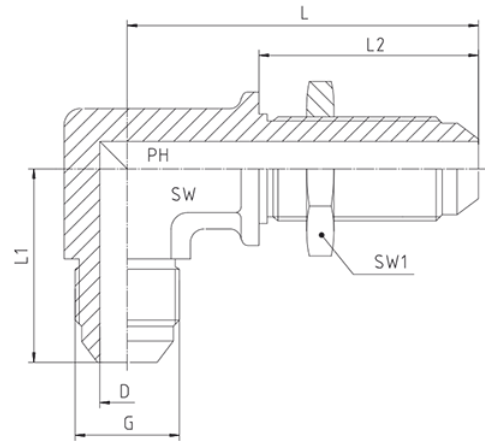

Rubrik 6.17

90°-Elbow Bulkhead Connections

90°-Elbow Bulkhead Connections

Pressure	Tube O.D.		Thread	Approx. Dimensions						Order-Code
	mm	in.		G	L	L1	L2	D	SW1	
350	6	1/4"	7/16"-20 UNF	40,0	25,0	26,0	4,0	17	12	1252521-04-04
350	8	5/16"	1/2"-20 UNF	44,0	27,0	26,0	6,0	19	14	1252521-05-05
350	10	3/8"	9/16"-18 UNF	46,0	28,0	28,0	8,0	22	14	1252521-06-06
350	12	1/2"	3/4"-16 UNF	54,0	36,0	32,0	10,0	24	19	1252521-08-08
350	14, 15, 16	5/8"	7/8"-14 UNF	61,0	40,0	35,0	12,0	30	24	1252521-10-10
350	18, 20	3/4"	1 1/16"-12 UN	68,0	45,0	40,0	16,0	36	27	1252521-12-12
280	25	1"	1 5/16"-12 UN	71,0	49,0	40,0	22,0	41	41	1252521-16-16
210	28, 30, 32	1 1/4"	1 5/8"-12 UN	80,0	55,0	41,0	28,0	50	41	1252521-20-20
210	35, 38	1 1/2"	1 7/8"-12 UN	87,0	59,0	55,0	33,0	55	50	1252521-24-24