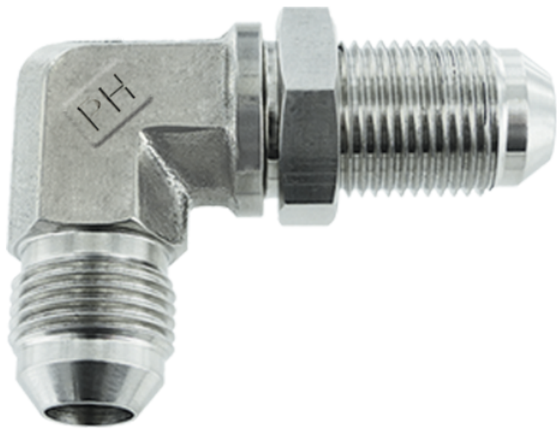

Rubrik 6.17

90°-Elbow Bulkhead Connections

90°-Elbow Bulkhead Connections

Pressure	Tube O.D.		Thread	Approx. Dimensions						Order-Code
	mm	in.		G	L	L1	L2	D	SW1	
350	6	1/4"	7/16"-20 UNF	40,0	25,0	26,0	4,0	17	12	1252521-04-04
350	8	5/16"	1/2"-20 UNF	44,0	27,0	26,0	6,0	19	14	1252521-05-05
350	10	3/8"	9/16"-18 UNF	46,0	28,0	28,0	8,0	22	14	1252521-06-06
350	12	1/2"	3/4"-16 UNF	54,0	36,0	32,0	10,0	24	19	1252521-08-08
350	14, 15, 16	5/8"	7/8"-14 UNF	61,0	40,0	35,0	12,0	30	24	1252521-10-10
350	18, 20	3/4"	1 1/16"-12 UN	68,0	45,0	40,0	16,0	36	27	1252521-12-12
280	25	1"	1 5/16"-12 UN	71,0	49,0	40,0	22,0	41	41	1252521-16-16
210	28, 30, 32	1 1/4"	1 5/8"-12 UN	80,0	55,0	41,0	28,0	50	41	1252521-20-20
210	35, 38	1 1/2"	1 7/8"-12 UN	87,0	59,0	55,0	33,0	55	50	1252521-24-24