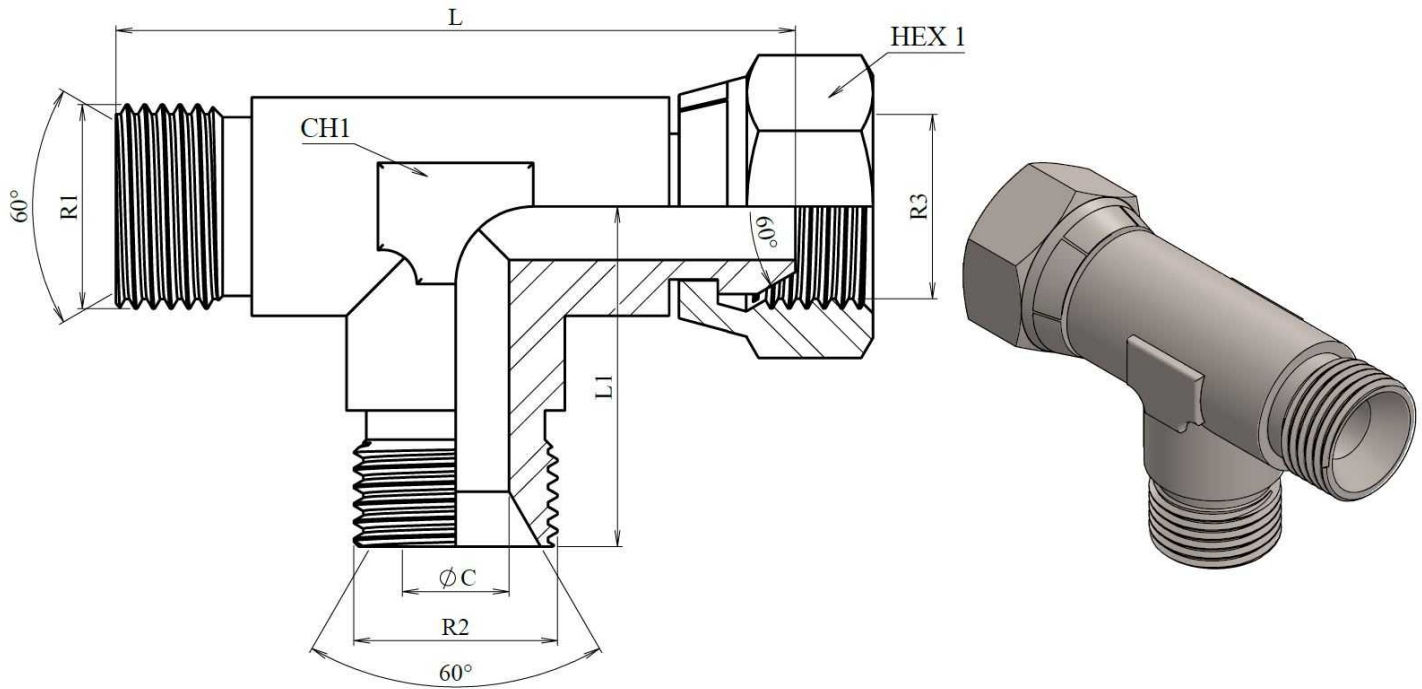

Tees BSP 60° male - male - swivel female

Stainless Steel AISI 316-L

1/1

Part nº	R1	R2	R3	L	L1	HEX 1	CH1	ØC
Z122204	1/4" BSP	1/4" BSP	1/4" BSP	51,2	25,4	19	14	5
Z122206	3/8" BSP	3/8" BSP	3/8" BSP	54,4	25,4	22	20	8
Z122208	1/2" BSP	1/2" BSP	1/2" BSP	67	31,5	27	24	11
Z122212	3/4" BSP	3/4" BSP	3/4" BSP	81,1	38,1	32	28	16
Z122216	1" BSP	1" BSP	1" BSP	91,5	44,5	41	36	22
Z122220	1"1/4 BSP	1"1/4 BSP	1"1/4 BSP	107	52	50	41	28
Z122224	1"1/2 BSP	1"1/2 BSP	1"1/2 BSP	108	54	55	41	30