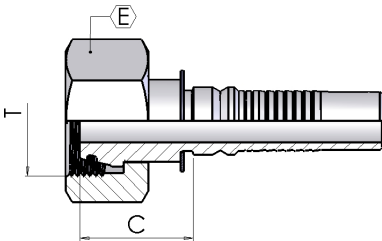

0450H

Metric Male 24° Seat Heavy

(CES)

Product number	hose I.D.		Dimension				
	in	mm	dash size	T	erm.	E	Cut-off C
0450H12-36	3/4	19	12	M36-2	25	36	36
0450H16-42	1	25.4	16	M42-2	30	46	39
0450H20-52	1.1/4	31.8	20	M52-2	38	55	42
0450H24-52	1.1/2	38.1	24	M52-2	38	55	42.5

0084H

Metric Female 24° Seat Heavy

(DKOS)

Product number	hose I.D.		Dimension				
	in	mm	dash size	T	erm.	E	Cut-off C
0084H12-36	3/4	19	12	M36-2	25	46	37
0084H16-36	1	25.4	16	M36-2	25	46	38
0084H16-42	1	25.4	16	M42-2	30	50	41
0084H20-42	1.1/4	31.8	20	M42-2	30	50	32
0084H20-52	1.1/4	31.8	20	M52-2	38	60	41
0084H24-52	1.1/2	38.1	24	M52-2	38	60	42