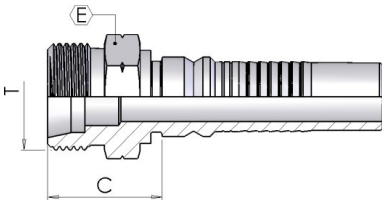

0450H

Metric Male 24° Seat Heavy

(CES)

Product number	hose I.D.		Dimension				
	in	mm	dash size	T	erm.	E	Cut-off C
0450H12-36	3/4	19	12	M36-2	25	36	36
0450H16-42	1	25.4	16	M42-2	30	46	39
0450H20-52	1.1/4	31.8	20	M52-2	38	55	42
0450H24-52	1.1/2	38.1	24	M52-2	38	55	42.5

0084H

Metric Female 24° Seat Heavy

(DKOS)

Product number	hose I.D.		Dimension				
	in	mm	dash size	T	erm.	E	Cut-off C
0084H12-36	3/4	19	12	M36-2	25	46	37
0084H16-36	1	25.4	16	M36-2	25	46	38
0084H16-42	1	25.4	16	M42-2	30	50	41
0084H20-42	1.1/4	31.8	20	M42-2	30	50	32
0084H20-52	1.1/4	31.8	20	M52-2	38	60	41
0084H24-52	1.1/2	38.1	24	M52-2	38	60	42