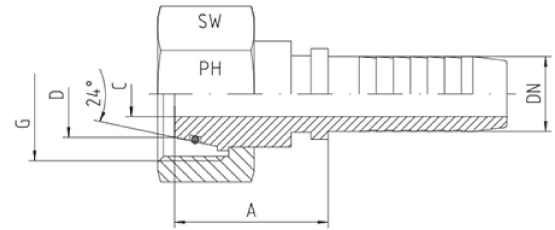

### Light Series - Straight

To Interface with 24°-Cone fittings DIN 2353 / DIN EN ISO 8434-1 Light Series = DKOL - Straight O-ring = NBR On Request: FKM

Hose	Bore	Thread	Tube O.D.	Approx. Dimensions			O-ring	Order-Code
DN	in.	G	D	A	C	SW		
05	3/16"	M 12 x 1,5	6	19,5	3,0	14	4 x 1,5	DKOL-06-DN 05
06	1/4"	M 12 x 1,5	6	21,0	4,0	14	5 x 1,0	DKOL-06-DN 06
05	3/16"	M 14 x 1,5	8	23,5	3,0	17	6 x 1,5	DKOL-08-DN 05
06	1/4"	M 14 x 1,5	8	25,0	4,0	17	6 x 1,5	DKOL-08-DN 06
08	5/16"	M 14 x 1,5	8	22,0	5,5	17	6 x 1,5	DKOL-08-DN 08
10	3/8"	M 14 x 1,5	8	29,0	4,5	17	6 x 1,5	DKOL-08-DN 10
06	1/4"	M 16 x 1,5	10	27,0	4,0	19	8 x 1,5	DKOL-10-DN 06
08	5/16"	M 16 x 1,5	10	26,0	5,5	19	8 x 1,5	DKOL-10-DN 08
10	3/8"	M 16 x 1,5	10	26,0	7,0	19	8 x 1,5	DKOL-10-DN 10
06	1/4"	M 18 x 1,5	12	28,0	4,0	22	9,25 x 1,78	DKOL-12-DN 06
08	5/16"	M 18 x 1,5	12	28,0	5,5	22	9,25 x 1,78	DKOL-12-DN 08
10	3/8"	M 18 x 1,5	12	26,0	7,0	22	10 x 1,5	DKOL-12-DN 10
12	1/2"	M 18 x 1,5	12	26,0	8,0	22	10 x 1,5	DKOL-12-DN 12
06	1/4"	M 22 x 1,5	15	28,5	4,0	27	12 x 2	DKOL-15-DN 06
08	5/16"	M 22 x 1,5	15	28,5	5,5	27	12 x 2	DKOL-15-DN 08
10	3/8"	M 22 x 1,5	15	26,0	7,0	27	12 x 2	DKOL-15-DN 10
12	1/2"	M 22 x 1,5	15	27,0	9,5	27	12 x 2	DKOL-15-DN 12
16	5/8"	M 22 x 1,5	15	29,5	10,0	27	12 x 2	DKOL-15-DN 16
19	3/4"	M 22 x 1,5	15	32,5	10,0	27	15 x 2	DKOL-15-DN 19
10	3/8"	M 26 x 1,5	18	24,0	7,0	32	15 x 2	DKOL-18-DN 10