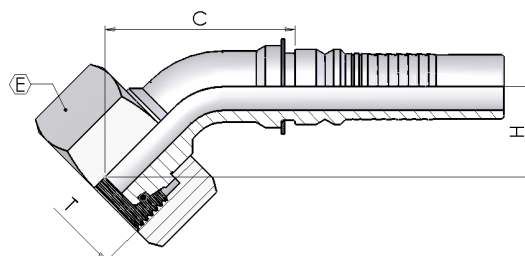

0284H

45° Metric Swept Elbow 24° - Seat Heavy

Part number	Hose I.D.		Dimensions					
	in	mm	Dash size	Thread T	Erm	Hex E	Drop H	Cut-Off C
0284H12-36	3/4	19.0	12	M36-2	25	46	31	94
0284H16-36	1	25.4	16	M36-2	25	46	34	110
0284H16-42	1	25.4	16	M42-2	30	50	33	112
0284H20-52	1.1/4	31.8	20	M52-2	38	60	81	93

S050H

ORFS Female

Part number	Hose I.D.		Dimensions			
	in	mm	Dash size	Thread T	Hex E	Cut-Off C
S050H12-14	3/4	19.0	12	1.3/16-12	36	33
S050H16-15	1	25.4	16	1.7/16-12	41	37
S050H16-21	1	25.4	16	1.11/16-12	50	35.5
S050H20-21	1.1/4	31.8	20	1.11/16-12	50	37
S050H20-32	1.1/4	31.8	20	2-12	60	36.7
S050H24-32	1.1/2	38.1	24	2-12	60	41