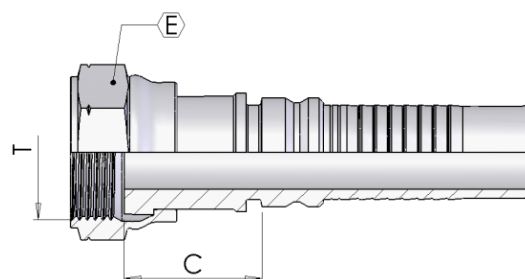

0284H

45° Metric Swept Elbow 24° - Seat Heavy

Part number	Hose I.D.		Dimensions					
	in	mm	Dash size	Thread T	Erm	Hex E	Drop H	Cut-Off C
0284H12-36	3/4	19.0	12	M36-2	25	46	31	94
0284H16-36	1	25.4	16	M36-2	25	46	34	110
0284H16-42	1	25.4	16	M42-2	30	50	33	112
0284H20-52	1.1/4	31.8	20	M52-2	38	60	81	93

S050H

ORFS Female

Part number	Hose I.D.		Dimensions			
	in	mm	Dash size	Thread T	Hex E	Cut-Off C
S050H12-14	3/4	19.0	12	1.3/16-12	36	33
S050H16-15	1	25.4	16	1.7/16-12	41	37
S050H16-21	1	25.4	16	1.11/16-12	50	35.5
S050H20-21	1.1/4	31.8	20	1.11/16-12	50	37
S050H20-32	1.1/4	31.8	20	2-12	60	36.7
S050H24-32	1.1/2	38.1	24	2-12	60	41