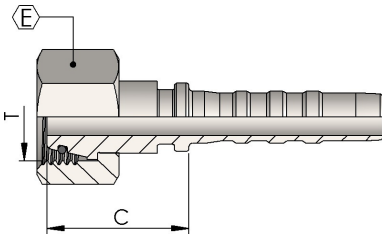

### Metric Female 24° Seat Light

(DKOL)

Product number	hose I.D.		Dimension				
	in	mm	dash size	T	erm.	E	Cut-off C
0085N06-18	3/8	9.5	06	M18-1.5	12	22	27
0085N08-22	1/2	12.7	08	M22-1.5	15	27	30
0085N10-26	5/8	15.9	10	M26-1.5	18	32	31
0085N12-30	3/4	19	12	M30-2	22	36	31
0085N16-36	1	25.4	16	M36-2	28	41	32
0085N20-45	1.1/4	31.8	20	M45-2	35	50	43
0085N24-52	1.1/2	38.1	24	M52-2	42	60	46

### 90° Metric Swept Elbow 24° Seat Light

(DKOL-90°)

Product number	hose I.D.		Dimension					
	in	mm	dash size	T	erm.	E	drop H	Cut-off C
0185N06-18	3/8	9.5	06	M18-1.5	12	22	33	34
0185N08-22	1/2	12.7	08	M22-1.5	15	27	41	41
0185N10-26	5/8	15.9	10	M26-1.5	18	32	44	44
0185N12-30	3/4	19	12	M30-2	22	36	52	58
0185N16-36	1	25.4	16	M36-2	28	41	62	72
0185N20-45	1.1/4	31.8	20	M45-2	35	50	73	63
0185N24-52	1.1/2	38.1	24	M52-2	42	60	83	81