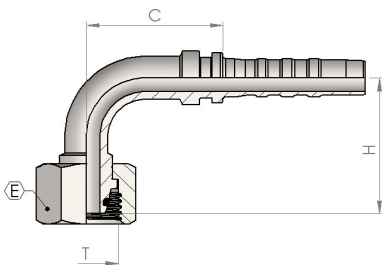

### Metric Female 24° Seat Light

(DKOL)

Product number	hose I.D.		Dimension				
	in	mm	dash size	T	erm.	E	Cut-off C
0085N06-18	3/8	9.5	06	M18-1.5	12	22	27
0085N08-22	1/2	12.7	08	M22-1.5	15	27	30
0085N10-26	5/8	15.9	10	M26-1.5	18	32	31
0085N12-30	3/4	19	12	M30-2	22	36	31
0085N16-36	1	25.4	16	M36-2	28	41	32
0085N20-45	1.1/4	31.8	20	M45-2	35	50	43
0085N24-52	1.1/2	38.1	24	M52-2	42	60	46

### 90° Metric Swept Elbow 24° Seat Light

(DKOL-90°)

Product number	hose I.D.		Dimension					
	in	mm	dash size	T	erm.	E	drop H	Cut-off C
0185N06-18	3/8	9.5	06	M18-1.5	12	22	33	34
0185N08-22	1/2	12.7	08	M22-1.5	15	27	41	41
0185N10-26	5/8	15.9	10	M26-1.5	18	32	44	44
0185N12-30	3/4	19	12	M30-2	22	36	52	58
0185N16-36	1	25.4	16	M36-2	28	41	62	72
0185N20-45	1.1/4	31.8	20	M45-2	35	50	73	63
0185N24-52	1.1/2	38.1	24	M52-2	42	60	83	81