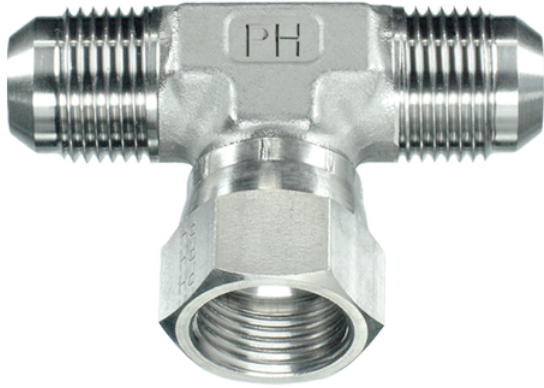

Rubrik 6.13

JIC - Female x JIC - Male

Swivel-Branch-Tee AGJ - DKJ - AGJ

Pressure	Tube O.D.		Thread	Approx. Dimensions					Order-Code
	mm	in.		G	L	L2	D	SW1	
350	6	1/4"	7/16"-20 UNF	22,5	16,7	4,0	16	11	1252515-04-04-04
350	8	5/16"	1/2"-20 UNF	24,0	17,5	5,5	17	13	1252515-05-05-05
350	10	3/8"	9/16"-18 UNF	27,0	22,3	7,5	19	14	1252515-06-06-06
350	12	1/2"	3/4"-16 UNF	31,0	24,5	10,0	24	19	1252515-08-08-08
350	14, 15, 16	5/8"	7/8"-14 UNF	37,5	29,5	12,0	27	24	1252515-10-10-10
350	18, 20	3/4"	1 1/16"-12 UN	42,0	31,0	15,5	32	24	1252515-12-12-12
250	25	1"	1 5/16"-12 UN	46,0	35,7	21,5	41	36	1252515-16-16-16
210	28, 30, 32	1 1/4"	1 5/8"-12 UN	52,5	42,8	27,5	50	41	1252515-20-20-20
170	35, 38	1 1/2"	1 7/8"-12 UN	59,0	47,2	33,0	55	50	1252515-24-24-24
150	50	2"	2 1/2"-12 UN	77,5	62,1	45,0	70	65	1252515-32-32-32