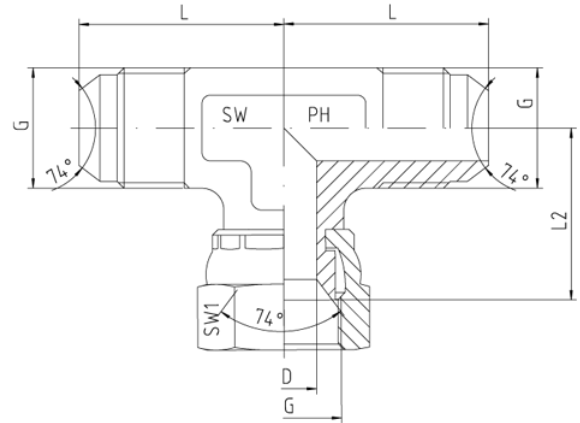

Rubrik 6.13

JIC - Female x JIC - Male

Swivel-Branch-Tee AGJ - DKJ - AGJ

Pressure	Tube O.D.		Thread	Approx. Dimensions					Order-Code
	mm	in.		G	L	L2	D	SW1	
350	6	1/4"	7/16"-20 UNF	22,5	16,7	4,0	16	11	1252515-04-04-04
350	8	5/16"	1/2"-20 UNF	24,0	17,5	5,5	17	13	1252515-05-05-05
350	10	3/8"	9/16"-18 UNF	27,0	22,3	7,5	19	14	1252515-06-06-06
350	12	1/2"	3/4"-16 UNF	31,0	24,5	10,0	24	19	1252515-08-08-08
350	14, 15, 16	5/8"	7/8"-14 UNF	37,5	29,5	12,0	27	24	1252515-10-10-10
350	18, 20	3/4"	1 1/16"-12 UN	42,0	31,0	15,5	32	24	1252515-12-12-12
250	25	1"	1 5/16"-12 UN	46,0	35,7	21,5	41	36	1252515-16-16-16
210	28, 30, 32	1 1/4"	1 5/8"-12 UN	52,5	42,8	27,5	50	41	1252515-20-20-20
170	35, 38	1 1/2"	1 7/8"-12 UN	59,0	47,2	33,0	55	50	1252515-24-24-24
150	50	2"	2 1/2"-12 UN	77,5	62,1	45,0	70	65	1252515-32-32-32