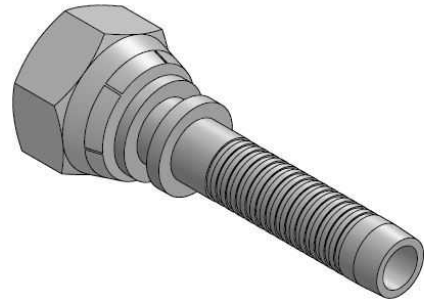

### BSP Swivel female 60° cone

Mild Steel

Part n°	DN	R1	Working Pressure (bar)	L	L1	HEX 1	ØC
<b>741000404</b>	1/4"	1/4" BSP	700	52	34,5	19	4
<b>741000606</b>	3/8"	3/8" BSP	700	61	41,5	22	7