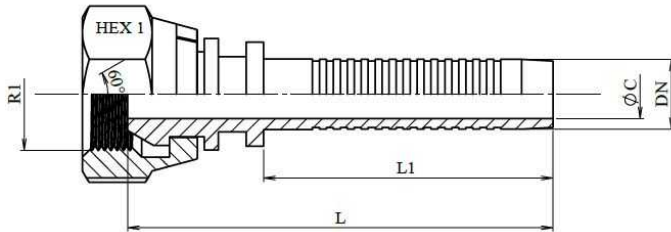

### BSP Swivel female 60° cone

Mild Steel

Part n°	DN	R1	Working Pressure (bar)	L	L1	HEX 1	ØC
<b>741000404</b>	1/4"	1/4" BSP	700	52	34,5	19	4
<b>741000606</b>	3/8"	3/8" BSP	700	61	41,5	22	7