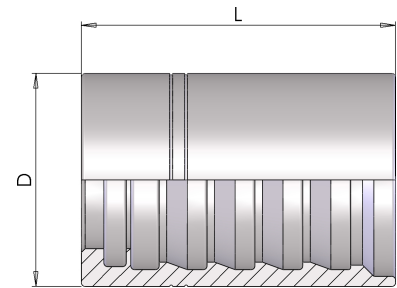

**002M****Swaged Ferrule (skive)**

Product number	hose I.D.		Dimension		skive
	in	mm	D	L	Length
002M-04	1/4	6.4	19.6	38	29
002M-06	3/8	9.5	24	40	31

**0900M****JIC Female 74° - Thrust Wire Nut****(DKJ)**

Product number	hose I.D.		Dimension			
	in	mm	dash size	T	E	Cut-off C
0900M04-04	1/4	6.4	04	7/16-20	17	16
0900M06-06	3/8	9.5	06	9/16-18	19	18
0900M06-08	3/8	9.5	06	3/4-16	24	20