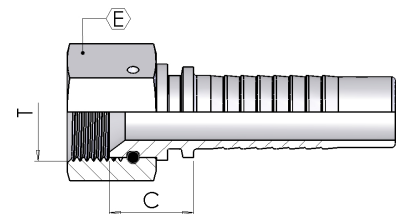

**002M****Swaged Ferrule (skive)**

Product number	hose I.D.		Dimension		skive
	in	mm	D	L	Length
002M-04	1/4	6.4	19.6	38	29
002M-06	3/8	9.5	24	40	31

**0900M****JIC Female 74° - Thrust Wire Nut****(DKJ)**

Product number	hose I.D.		Dimension			
	in	mm	dash size	T	E	Cut-off C
0900M04-04	1/4	6.4	04	7/16-20	17	16
0900M06-06	3/8	9.5	06	9/16-18	19	18
0900M06-08	3/8	9.5	06	3/4-16	24	20