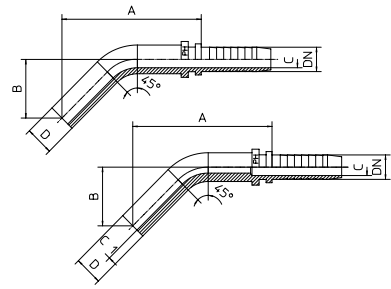

Leichte Reihe = BEL - 45°-Bogen
Schwere Reihe = BES - 45°-Bogen

Light Series = BEL - 45°-Elbow
Heavy Series = BES - 45°-Elbow

Reihe / Series BEL

Schlauch Hose	DN Bore	Rohr A.D. Tube O.D.	Ca. Maße Approx. Dimensions				Bemerkungen Notes	Bestellzeichen Order-Code
DN	in.	D	A	B	C	C1		
05	3/16"	6	50,0	22,0	3,0	3,0	BEL-06-45°-DN 05	
06	1/4"	6	51,0	21,0	4,0	4,0	BEL-06-45°-DN 06	
06	1/4"	8	60,0	22,0	4,0	4,0	BEL-08-45°-DN 06	
06	1/4"	10	65,0	22,5	4,0	6,5	BEL-10-45°-DN 06	
08	5/16"	10	64,5	25,0	5,5	5,5	BEL-10-45°-DN 08	
10	3/8"	10	64,0	24,5	7,0	7,0	BEL-10-45°-DN 10	
08	5/16"	12	59,0	24,0	5,5	8,0	BEL-12-45°-DN 08	
10	3/8"	12	59,0	24,5	7,0	7,0	BEL-12-45°-DN 10	
12	1/2"	12			9,5	8,0	BEL-12-45°-DN 12	
12	1/2"	15	69,0	27,5	9,5	9,5	BEL-15-45°-DN 12	
16	5/8"	18	73,0	34,0	12,5	12,5	BEL-18-45°-DN 16	
19	3/4"	22	92,0	41,5	14,5	14,5	BEL-22-45°-DN 19	
25	1"	28	108,0	47,0	20,0	20,0	BEL-28-45°-DN 25	
31	1 1/4"	35	144,0	68,0	25,5	25,5	BEL-35-45°-DN 31	
38	1 1/2"	42	159,0	73,5	31,5	31,5	BEL-42-45°-DN 38	

Reihe / Series BES

Schlauch Hose	DN Bore	Rohr A.D. Tube O.D.	Ca. Maße Approx. Dimensions				Bemerkungen Notes	Bestellzeichen Order-Code
DN	in.	D	A	B	C	C1		
05	3/16"	6	50,0	22,0	3,0	3,0	BES-06-45°-DN 05	
06	1/4"	6	51,0	21,0	4,0	4,0	BES-06-45°-DN 06	
06	1/4"	8	60,0	22,0	4,0	4,0	BES-08-45°-DN 06	
06	1/4"	10	65,0	22,5	4,0	6,5	BES-10-45°-DN 06	
08	5/16"	10	64,5	25,0	5,5	5,5	BES-10-45°-DN 08	
10	3/8"	10	64,5	25,0	7,0	7,0	BES-10-45°-DN 10	
08	5/16"	12	59,0	24,0	5,5	8,0	BES-12-45°-DN 08	
10	3/8"	12	48,0	45,0	7,0	7,0	BES-12-45°-DN 10	
12	1/2"	12			9,5		BES-12-45°-DN 12	
10	3/8"	14			7,0		BES-14-45°-DN 10	
12	1/2"	16	78,0	32,0	9,5	9,5	BES-16-45°-DN 12	
16	5/8"	20	71,5	31,0	12,5	12,5	BES-20-45°-DN 16	
19	3/4"	25	96,0	42,0	14,5	14,5	BES-25-45°-DN 19	
25	1"	30			20,0		BES-30-45°-DN 25	
31	1 1/4"	38			25,5		BES-38-45°-DN 31	