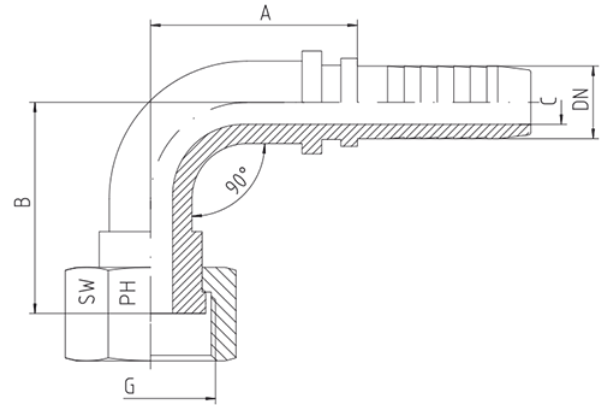

Rubrik 2.41

BSP - 90°-Elbow

With BSP Union Nut DRF - 90°-Elbow

Hose	Bore	Thread	Approx. Dimensions				Order-Code
			DN	in.	G	A	
06	1/4"	1/8"-28	31,0	17,0	4,0	14	DRF-1/8"-90°-DN 06
06	1/4"	1/4"-19	28,5	25,0	4,0	17	DRF-1/4"-90°-DN 06
08	5/16"	1/4"-19	34,0	36,0	5,5	19	DRF-1/4"-90°-DN 08
06	1/4"	3/8"-19	30,0	23,5	4,0	19	DRF-3/8"-90°-DN 06
08	5/16"	3/8"-19	33,0	30,0	5,5	19	DRF-3/8"-90°-DN 08
10	3/8"	3/8"-19	33,0	30,0	7,0	19	DRF-3/8"-90°-DN 10
10	3/8"	1/2"-14	41,5	36,0	7,0	27	DRF-1/2"-90°-DN 10
12	1/2"	1/2"-14	44,0	36,5	9,5	27	DRF-1/2"-90°-DN 12
12	1/2"	5/8"-14	44,5	47,5	9,5	27	DRF-5/8"-90°-DN 12
16	5/8"	5/8"-14	54,5	50,0	12,0	27	DRF-5/8"-90°-DN 16
12	1/2"	3/4"-14	55,0	47,0	9,5	32	DRF-3/4"-90°-DN 12
16	5/8"	3/4"-14	54,0	20,5	9,5	32	DRF-3/4"-90°-DN 16
19	3/4"	3/4"-14	61,0	50,0	14,5	32	DRF-3/4"-90°-DN 19
19	3/4"	1"-11	71,0	51,0	14,5	41	DRF-1"-90°-DN 19
25	1"	1"-11	78,0	64,5	20,0	41	DRF-1"-90°-DN 25
25	1"	1 1/4"-11	82,0	76,0	20,0	50	DRF-1 1/4"-90°-DN 25
31	1 1/4"	1 1/4"-11	87,0	74,5	25,0	50	DRF-1 1/4"-90°-DN 31
31	1 1/4"	1 1/2"-11	125,0	98,0	25,0	55	DRF-1 1/2"-90°-DN 31
38	1 1/2"	1 1/2"-11	104,0	95,0	31,0	55	DRF-1 1/2"-90°-DN 38
51	2"	2"-11	142,0	119,0	40,0	70	DRF-2"-90°-DN 51