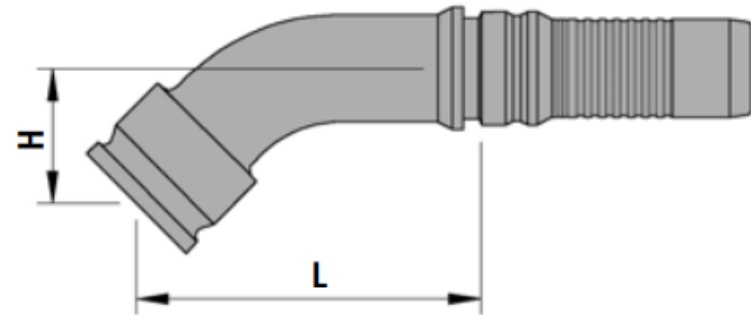

1290H GS-Hose coupling 45°, I-Series (body)

part number	hose I.D.		Main Dimensions		
			dash	Drop	Cut-off
	in	mm	size	H	L
1290H12-12	3/4	19,0	12	37	91
1290H16-16	1	25,4	16	36	117
1290H20-20	1.1/4	31,8	20	44	142
1290H24-24	1.1/2	38,1	24	55	174
1290H32-32	2	50,8	32	64	204