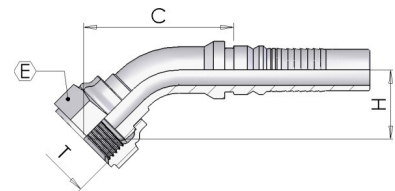

### ORFS 90° Swept Elbow

(ORFS 90°)

Product number	hose I.D.		Dimension					Note
	in	mm	dash size	T	E	drop H	Cut-off C	
S150H12-14	3/4	19	12	1.3/16-12	36	54	50	
S150H16-15	1	25.4	16	1.7/16-12	41	66	69	
S150H20-21	1.1/4	31.8	20	1.11/16-12	50	80	87	*

\* Slip on nut

### ORFS 45° Swept Elbow

(ORFS 45°)

Product number	hose I.D.		Dimension					Note
	in	mm	dash size	T	E	drop H	Cut-off C	
S250H12-14	3/4	19	12	1.3/16-12	36	23	84	
S250H16-15	1	25.4	16	1.7/16-12	41	28	77	
S250H20-21	1.1/4	31.8	20	1.11/16-12	50	37	130	*