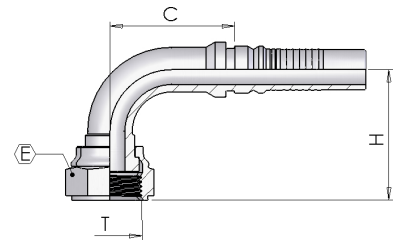

### ORFS 90° Swept Elbow

(ORFS 90°)

Product number	hose I.D.		Dimension					Note
	in	mm	dash size	T	E	drop H	Cut-off C	
S150H12-14	3/4	19	12	1.3/16-12	36	54	50	
S150H16-15	1	25.4	16	1.7/16-12	41	66	69	
S150H20-21	1.1/4	31.8	20	1.11/16-12	50	80	87	*

### ORFS 45° Swept Elbow

(ORFS 45°)

Product number	hose I.D.		Dimension					Note
	in	mm	dash size	T	E	drop H	Cut-off C	
S250H12-14	3/4	19	12	1.3/16-12	36	23	84	
S250H16-15	1	25.4	16	1.7/16-12	41	28	77	
S250H20-21	1.1/4	31.8	20	1.11/16-12	50	37	130	*