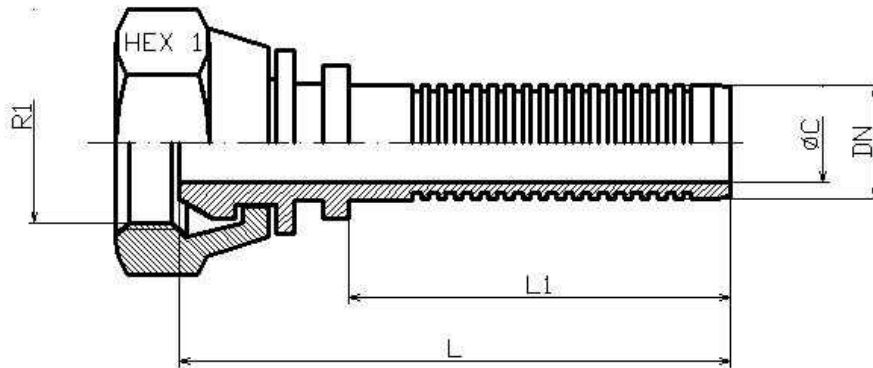

BSP Swivel female 60° cone 700 bar

Stainless Steel AISI 316-L

1/1

Part n°	DN	R1	L	L1	HEX 1	ØC
Z741000404	1/4"	1/4" BSP	52	34,5	19	4
Z741000606	3/8"	3/8" BSP	61	41,5	22	7
Z741000808	1/2"	1/2" BSP	65,5	45	27	9,5