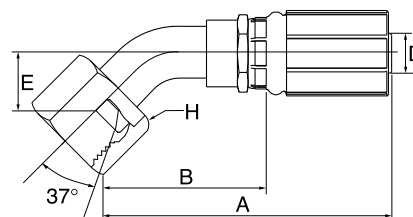

JIC 37° FJX45

Female JIC swivel. 37° inverted cone.
45° swept elbow.

D				A	B	E	H	REF.
-size	DN	"		mm	mm	mm	mm	G
-4	6	1/4	7/16" - 20 UNF	69.7	43.7	10.0	14.0	4G4FJX45S
-4	6	1/4	1/2" - 20 UNF	65.8	39.7	11.0	17.0	4G5FJX45-011
-4	6	1/4	9/16" - 18 UNF	68.3	42.3	11.0	19.0	4G6FJX45S
-5	8	5/16	1/2" - 20 UNF	68.3	40.3	11.0	17.0	5G5FJX45-011
-5	8	5/16	9/16" - 18 UNF	72.4	44.4	11.0	19.0	5G6FJX45S
-6	10	3/8	7/16" - 20 UNF	72.7	44.8	10.0	14.0	6G4FJX45S
-6	10	3/8	9/16" - 18 UNF	77.5	49.6	11.0	19.0	6G6FJX45S
-6	10	3/8	3/4" - 16 UNF	89.1	61.2	15.0	24.0	6G8FJX45S
-8	12	1/2	3/4" - 16 UNF	86.9	49.5	15.0	24.0	8G8FJX45S
-8	12	1/2	7/8" - 14 UNF	96.8	59.4	16.0	27.0	8G10FJX45S
-10	16	5/8	7/8" - 14 UNF	96.4	59.0	16.0	27.0	10G10FJX45S
-10	16	5/8	1.1/16" - 12 UN	115.7	78.2	21.0	32.0	10G12FJX45S
-12	20	3/4	7/8" - 14 UNF	116.3	65.3	19.0	27.0	12G10FJX45S
-12	20	3/4	1.1/16" - 12 UN	128.2	77.2	21.0	32.0	12G12FJX45S
-12	20	3/4	1.5/16" - 12 UN	133.1	82.1	24.0	41.0	12G16FJX45S
-16	25	1	1.5/16" - 12 UN	144.3	87.5	24.0	41.0	16G16FJX45S
-20	32	1.1/4	1.5/8" - 12 UN	169.0	110.0	35.0	50.0	20G20FJX45-035

S: Short drop per ISO 12151-5.

Unless otherwise stated the coupling meets the pressure rating requirements of the respective international standard.