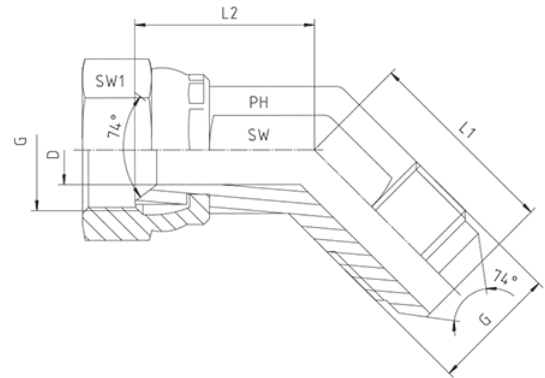

Rubrik 6.15

JIC - Female x JIC - Male - 45°

Swivel-Elbow-Adaptors - 45° DKJ - AGJ

Pressure	Tube O.D.		Thread	Approx. Dimensions					Order-Code
	mm	in.		G = UNF/UN	L1	L2	D	SW1	
350	6	1/4"	7/16"-20	18,0	15,0	4,0	17	14	1252522-04-04
350	8	5/16"	1/2"-20	20,0	16,0	5,5	17	14	1252522-05-05
350	10	3/8"	9/16"-18	21,0	19,0	7,5	19	14	1252522-06-06
350	12	1/2"	3/4"-16	25,0	22,0	10,0	24	19	1252522-08-08
350	14, 15, 16	5/8"	7/8"-14	28,0	24,0	12,0	27	24	1252522-10-10
350	18, 20	3/4"	1 1/16"-12	33,0	24,0	15,5	32	27	1252522-12-12
250	25	1"	1 5/16"-12	37,0	29,0	21,5	41	36	1252522-16-16
210	28, 30, 32	1 1/4"	1 5/8"-12	40,0	36,0	27,5	50	50	1252522-20-20
140	35, 38	1 1/2"	1 7/8"-12	45,0	39,0	33,0	60	50	1252522-24-24
150	50	2"	2 1/2"-12	56,5	50,1	45,0	70	65	1252522-32-32