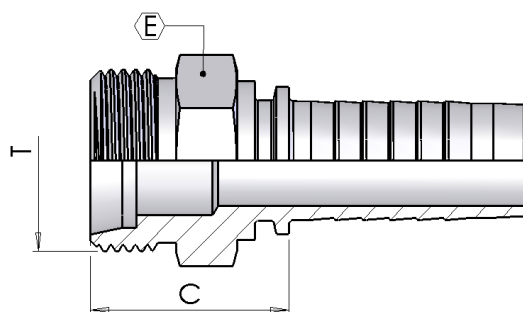

K05B

Kobelko Male

Part number	Hose I.D.		Dimensions			
			dash	Thread	Cut-Off	Hex
	in	mm	size	T	C	E
K05B-10-30	5/8	15.9	10	M30-1.5	32	32
K05B-12-30	3/4	19	12	M30-1.5	35	32
K05B-12-36	3/4	19	12	M36-1.5	36	41
K05B-16-36	1	25.4	16	M36-1.5	37	41
K05B-16-45	1	25.4	16	M45-1,5	38	50