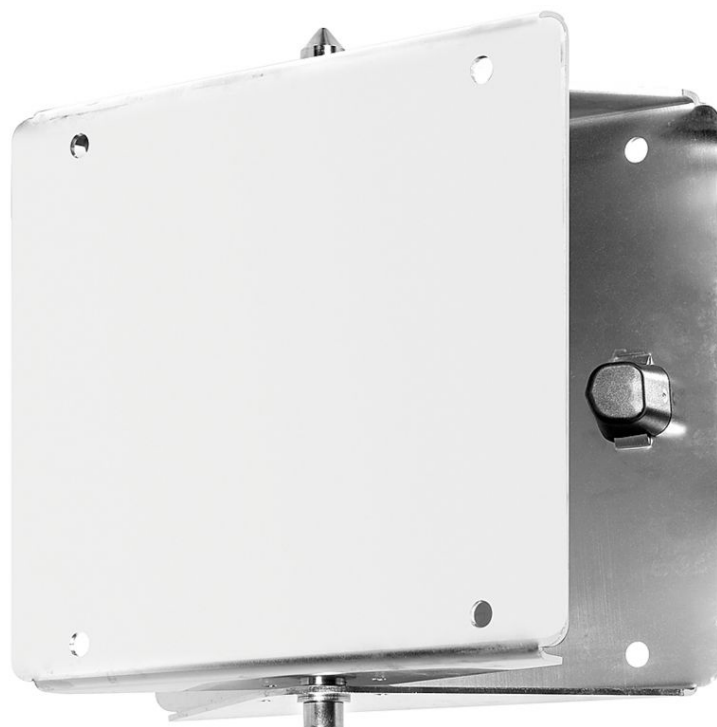

P/N 560/07

Adjustable wall bracket in AISI 316 stainless steel for hose reels s. 560

SECTORS OF USE

FEATURES

OVERALL DIMENSIONS (mm)