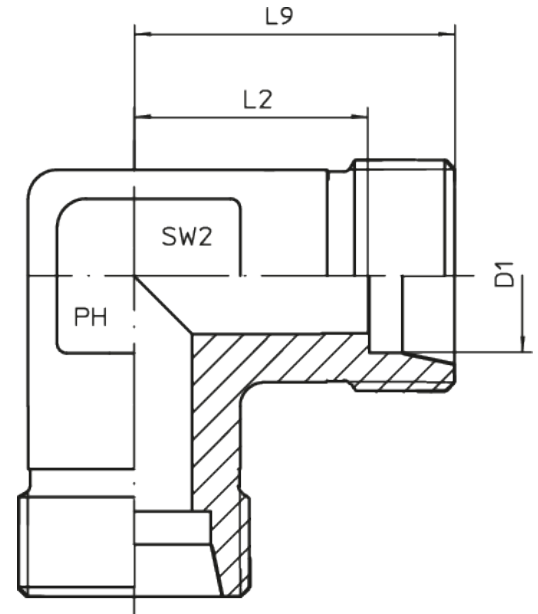

Rubrik 8.26

WV - Equal Elbow Bodies - OMD

Pressure	Tube O.D.	Approx. Dimensions			Order-Code
PN	D1	L2	L9	SW2	
Series LL					
100	4	11,0	15,0	9,0	WV-LL-04-OMD
100	6	9,5	15,0	9,0	WV-LL-06-OMD
100	8	11,5	17,0	12,0	WV-LL-08-OMD
Series L					
500	6	12,0	19,0	12,0	WV-L-06-OMD
500	8	14,0	21,0	12,0	WV-L-08-OMD
500	10	15,0	22,0	14,0	WV-L-10-OMD
400	12	17,0	24,0	17,0	WV-L-12-OMD
400	15	21,0	28,0	19,0	WV-L-15-OMD
400	18	23,5	31,0	24,0	WV-L-18-OMD
250	22	27,5	35,0	27,0	WV-L-22-OMD
250	28	30,5	38,0	36,0	WV-L-28-OMD
250	35	34,5	45,0	41,0	WV-L-35-OMD
250	42	40,0	51,0	50,0	WV-L-42-OMD
Series S					
800	6	16,0	23,0	12,0	WV-S-06-OMD
800	8	17,0	24,0	14,0	WV-S-08-OMD
800	10	17,5	25,0	17,0	WV-S-10-OMD

630	12	21,5	29,0	17,0	WV-S-12-OMD
630	14	22,0	30,0	19,0	WV-S-14-OMD
630	16	24,5	33,0	24,0	WV-S-16-OMD
420	20	26,5	37,0	27,0	WV-S-20-OMD
420	25	30,0	42,0	36,0	WV-S-25-OMD
420	30	35,5	49,0	41,0	WV-S-30-OMD
420	38	41,0	57,0	50,0	WV-S-38-OMD