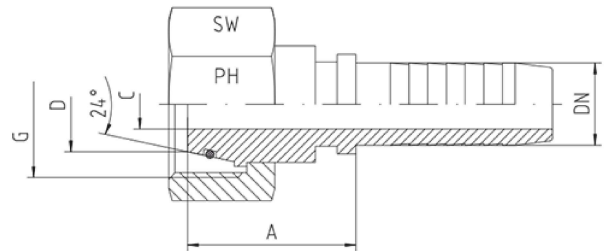

Rubrik 2.18

Heavy Series - Straight

To Interface with 24°-Cone fittings DIN 2353 / DIN EN ISO 8434-1 Heavy Series = DKOS - Straight O-ring = NBR On Request: FKM

Hose	Bore	Thread	Tube O.D.	Approx. Dimensions			O-ring	Order-Code
DN	in.	G	D	A	C	SW		
05	3/16"	M 14 x 1,5	6	19,5	3,0	17	4 x 1,5	DKOS-06-DN 05
06	1/4"	M 14 x 1,5	6	21,0	4,0	17	5 x 1,0	DKOS-06-DN 06
05	3/16"	M 16 x 1,5	8	23,5	3,0	19	6 x 1,5	DKOS-08-DN 05
06	1/4"	M 16 x 1,5	8	25,0	4,0	19	6 x 1,5	DKOS-08-DN 06
08	5/16"	M 16 x 1,5	8	22,0	5,5	19	6 x 1,5	DKOS-08-DN 08
10	3/8"	M 16 x 1,5	8	30,0	4,5	19	6 x 1,5	DKOS-08-DN 10
06	1/4"	M 18 x 1,5	10	27,0	4,0	22	8 x 1,5	DKOS-10-DN 06
08	5/16"	M 18 x 1,5	10	26,0	5,5	22	8 x 1,5	DKOS-10-DN 08
10	3/8"	M 18 x 1,5	10	26,0	7,0	22	8 x 1,5	DKOS-10-DN 10
06	1/4"	M 20 x 1,5	12	28,0	4,0	24	9,25 x 1,78	DKOS-12-DN 06
08	5/16"	M 20 x 1,5	12	28,0	5,5	24	9,25 x 1,78	DKOS-12-DN 08
10	3/8"	M 20 x 1,5	12	26,0	7,0	24	10 x 1,5	DKOS-12-DN 10
12	1/2"	M 20 x 1,5	12	26,0	8,0	24	10 x 1,5	DKOS-12-DN 12
08	5/16"	M 22 x 1,5	14	20,5	5,5	27	12 x 2,0	DKOS-14-DN 08
10	3/8"	M 22 x 1,5	14	27,0	7,0	27	12 x 2,0	DKOS-14-DN 10
12	1/2"	M 22 x 1,5	14	24,0	9,5	27	12 x 2,0	DKOS-14-DN 12
06	1/4"	M 24 x 1,5	16	31,5	4,0	30	13 x 2,0	DKOS-16-DN 06
08	5/16"	M 24 x 1,5	16	31,5	5,5	30	13 x 2,0	DKOS-16-DN 08
10	3/8"	M 24 x 1,5	16	31,5	7,0	30	13 x 2,0	DKOS-16-DN 10
12	1/2"	M 24 x 1,5	16	31,5	9,5	30	13 x 2,0	DKOS-16-DN 12