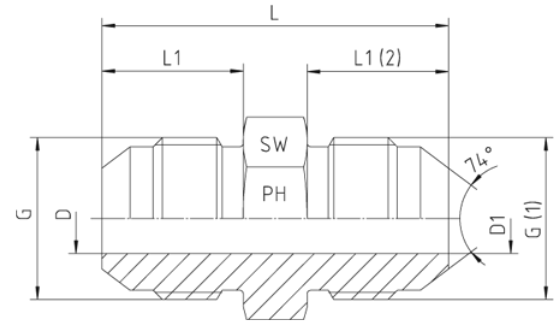

Rubrik 6.6

JIC-37° - Adaptors - Straight Unions

Straight Unions Male - Male Reducers on request! For Example: Tube 20 to 16 = Order-Code: 1252510-12-10

Pressure	Tube O.D.		Thread		Approx. Dimensions						Order-Code	
	PN	mm	in.	G	G1	L	L1	L2	D	D1		SW
350	6	1/4"		7/16"-20 UNF	-	35,0	14,0	-	4,5	-	12	1252510-04-04
350	8	5/16"		1/2"-20 UNF	-	35,0	14,0	-	5,0	-	14	1252510-05-05
350	-	-		9/16"-18 UNF	7/16"-20 UNF	35,0	14,1	14,0	7,5	4,0	17	1252510-06-04
350	10	3/8"		9/16"-18 UNF	-	36,0	14,1	-	7,5	-	17	1252510-06-06
350	-	-		3/4"-16 UNF	7/16"-20 UNF	38,1	16,7	14,1	9,5	4,5	22	1252510-08-04
350	-	-		3/4"-16 UNF	9/16"-18 UNF	38,1	16,7	14,1	9,5	7,5	22	1252510-08-06
350	12	1/2"		3/4"-16 UNF	-	41,0	16,7	-	9,5	-	22	1252510-08-08
350	-	-		7/8"-14 UNF	7/16"-20 UNF	41,0	19,3	14,0	12,5	4,5	24	1252510-10-04
350	-	-		7/8"-14 UNF	9/16"-18 UNF	41,0	19,3	14,1	12,5	7,5	24	1252510-10-06
350	-	-		7/8"-14 UNF	3/4"-16 UNF	45,0	19,3	16,7	12,5	9,5	24	1252510-10-08
350	14, 15, 16	5/8"		7/8"-14 UNF	-	48,0	19,3	-	12,5	-	24	1252510-10-10
350	-	-		1 1/16"-12 UN	9/16"-18 UNF	-	-	-	15,0	7,5	27	1252510-12-06
350	-	-		1 1/16"-12 UN	3/4"-16 UNF	48,0	21,9	16,7	15,0	9,5	27	1252510-12-08
350	-	-		1 1/16"-12 UN	7/8"-14 UNF	51,0	21,9	19,3	15,0	12,5	27	1252510-12-10
350	18, 20	3/4"		1 1/16"-12 UN	-	55,0	21,9	-	15,0	-	27	1252510-12-12
280	-	-		1 5/16"-12 UN	1 1/16"-12 UN	56,0	23,1	21,9	21,5	15,0	36	1252510-16-12
280	25	1"		1 5/16"-12 UN	-	57,0	23,1	-	21,5	-	36	1252510-16-16
210	-	-		1 5/8"-12 UN	1 1/16"-12 UN	56,0	24,3	21,9	27,5	15,0	46	1252510-20-12
210	-	-		1 5/8"-12 UN	1 5/16"-12 UN	57,0	24,3	23,1	27,5	21,5	46	1252510-20-16
210	28, 30, 32	1 1/4"		1 5/8"-12 UN	-	61,5	24,3	-	27,5	-	46	1252510-20-20

210	-	-	1 7/8"-12 UN	1 5/8"-12 UN	65,0	27,5	24,3	33,0	27,5	50	1252510-24-20
210	35, 38	1 1/2"	1 7/8"-12 UN	-	70,0	27,5	-	33,0	-	50	1252510-24-24
150	50	2"	2 1/2"-12 UN	-	80,0	33,9	-	45,0	-	65	1252510-32-32