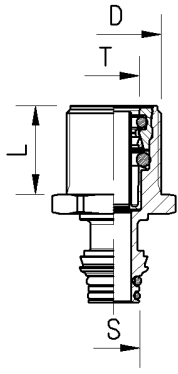

ABC SWIVEL™ BULKHEAD WITH PUSH-IN COUPLING
ABC SWIVEL™ AVEC PASSE-CLOISON ET RACCORD PUSH-IN
ABC™ ANSCHLUSS-SCHOTTSTUTZEN MIT STECKVERBINDER
ABC SWIVEL™ COM ANTEPARO E CONEXÃO PUSH-IN

ARTICLE NO.	S	T	D	L	CAP	ROTOLOCK	HEX	WEIGHT
93440635	small	1/4"	M18x1,5	19	white	96440022	22	50
93450060	regular	6x1	M18x1,5	18	green	96450022	22	54
93450080	regular	8x1	M20x1,5	18	green	./.	24	57
93450101	regular	10x1,25	M22x1,5	23	green	./.	26	70
93450120	regular	12x1,5	M24x1,5	23	green	96452028	28	72
93460150	heavy duty	15x1,5	M30x2	24	blue	./.	34	132