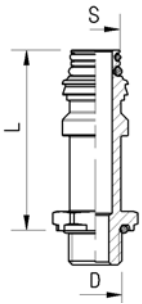

ARTICLE NO.	S	D	TYPE	CAP	ROTOLOCK	HEX	WEIGHT
93150061	regular	G3/8"	1	green	964 50 022	22	41
93150070	regular	R1/4"	2	blue	964 52 018	18	31
93150071	regular	R3/8"	2	blue	964 50 020	20	37
93150072	regular	R1/2"	2	blue	964 50 022	22	59
93160016	heavy duty	M16x1,5	1	blue	964 60 022	22	45
93160022	heavy duty	M22x1,5	1	blue	964 60 028	28	60
93160026	heavy duty	M26x1,5	1	blue	./.	32	81
93160031	heavy duty	3/8"NPTF coated	2	blue	964 60 022	22	50
93160032	heavy duty	1/2"NPTF coated	2	blue	964 60 022	22	59
93160071	heavy duty	R3/8"	2	blue	964 60 022	22	48
93160072	heavy duty	R1/2"	2	blue	964 60 022	22	67

ABC SWIVEL™ EXTENDED

ABC SWIVEL™ EMBASE FILETÉ ALLONGÉ
ABC™ ANSCHLUSS-STUTZEN, VERLÄNGERT
ABC SWIVEL™ ESTENDIDO

ARTICLE NO.	S	D	L	CAP	HEX	WEIGHT
93141016	small	M16x1,5	42	white	22	66
93151012	regular	M12x1,5	37	green	18	38
93151014	regular	M14x1,5	48	green	20	56
93159014	regular	M14x1,5	60	green	20	63
93151022	regular	M22x1,5	42	green	28	85

IF THE PRODUCT YOU ARE LOOKING FOR IS NOT IN THIS CATALOGUE, PLEASE CONTACT US FOR INFORMATION ON ALTERNATIVE SOLUTIONS.