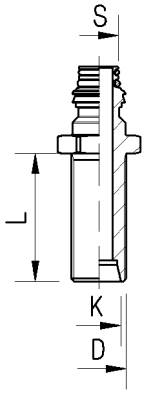

ABC SWIVEL™ BULKHEAD WITH 24° CONE CONNECTION

ABC SWIVEL™ AVEC PASSE-CLOISON ET RACCORD CONIQUE 24°

ABC™ ANSCHLUSS-SCHOTTSTUTZEN MIT 24°-KONUS

ABC SWIVEL™ COM ANTEPARO E E CONEXÃO CÔNICA 24°

ARTICLE NO.	S	D	L	K	CAP	ROTOLOCK	HEX	WEIGHT
93352416	regular	M16x1,5	35	24°-10	green	964 50 022	22	79
93353418	regular	M18x1,5	22	24°-12	green	964 50 022	22	55
93352418	regular	M18x1,5	42	24°-12	green	./.	24	98
93362418	heavy duty	M18x1,5	42	24°-12	blue	./.	24	111