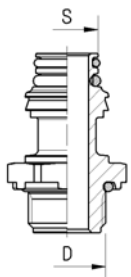

SWIVEL / BUILDING BLOCK SIZE	TUBE	Ø A	CAP COLOUR
SMALL	6x1 / 8x1	15	white
REGULAR	6x1 - 12x1,5	17	green
HEAVY DUTY	12x1,5 - 16x2	20	blue

TYPE 1

TYPE 2

ABC SWIVEL™

ABC SWIVEL™ EMBASE FILETÉ
 ABC™ ANSCHLUSS-STUTZEN
 ABC SWIVEL™

ARTICLE NO.	S	D	TYPE	CAP	ROTOLOCK	HEX	WEIGHT
93140010	small	M10x1	1	white	964 42 018	18	25
93140012	small	M12x1,5	1	white	964 42 018	18	25
93140014	small	M14x1,5	1	white	./.	20	32
93140016	small	M16x1,5	1	white	964 42 022	22	37
93140029	small	1/8"NPTF coated	2	white	964 42 016	16	22
93140030	small	1/4"NPTF coated	2	white	964 42 016	16	27
93140031	small	3/8"NPTF coated	2	white	964 42 018	18	38
93142059	small	G1/8"	1	white	./.	17	27
93140069	small	R1/8"	2	white	964 42 016	16	20
93150010	regular	M10x1	1	green	964 52 018	18	28
93150012	regular	M12x1,5	1	green	964 52 018	18	29
93150014	regular	M14x1,5	1	green	964 50 020	20	34
93150016	regular	M16x1,5	1	green	964 50 022	22	39
93150018	regular	M18x1,5	1	green	./.	24	41
93150022	regular	M22x1,5	1	green	964 52 028	28	51
93150029	regular	1/8"NPTF coated	2	green	964 52 018	18	28
93150030	regular	1/4"NPTF coated	2	green	964 52 018	18	31
93150031	regular	3/8"NPTF coated	2	green	964 52 018	18	40
93150032	regular	1/2"NPTF coated	2	green	964 50 022	22	50
93150059	regular	G1/8"	1	green	964 52 018	18	28
93150060	regular	G1/4"	1	green	964 50 020	20	34

ARTICLE NO.	S	T	D	L	CAP	ROTOLOCK	HEX	WEIGHT
93440635	small	1/4"	M18x1,5	19	white	96440022	22	50
93450060	regular	6x1	M18x1,5	18	green	96450022	22	54
93450080	regular	8x1	M20x1,5	18	green	./.	24	57
93450101	regular	10x1,25	M22x1,5	23	green	./.	26	70
93450120	regular	12x1,5	M24x1,5	23	green	96452028	28	72
93460150	heavy duty	15x1,5	M30x2	24	blue	./.	34	132