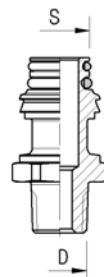

SWIVEL / BUILDING BLOCK SIZE	TUBE	Ø A	CAP COLOUR
SMALL	6x1 / 8x1	15	white
REGULAR	6x1 - 12x1,5	17	green
HEAVY DUTY	12x1,5 - 16x2	20	blue

TYPE 2

ABC SWIVEL™

ABC SWIVEL™ EMBASE FILETÉ
ABC™ ANSCHLUSS-STUTZEN
ABC SWIVEL™

ARTICLE NO.	S	D	TYPE	CAP	ROTOLOCK	HEX	WEIGHT
93140010	small	M10x1	1	white	964 42 018	18	25
93140012	small	M12x1,5	1	white	964 42 018	18	25
93140014	small	M14x1,5	1	white	./.	20	32
93140016	small	M16x1,5	1	white	964 42 022	22	37
93140029	small	1/8"NPTF coated	2	white	964 42 016	16	22
93140030	small	1/4"NPTF coated	2	white	964 42 016	16	27
93140031	small	3/8"NPTF coated	2	white	964 42 018	18	38
93142059	small	G1/8"	1	white	./.	17	27
93140069	small	R1/8"	2	white	964 42 016	16	20
93150010	regular	M10x1	1	green	964 52 018	18	28
93150012	regular	M12x1,5	1	green	964 52 018	18	29
93150014	regular	M14x1,5	1	green	964 50 020	20	34
93150016	regular	M16x1,5	1	green	964 50 022	22	39
93150018	regular	M18x1,5	1	green	./.	24	41
93150022	regular	M22x1,5	1	green	964 52 028	28	51
93150029	regular	1/8"NPTF coated	2	green	964 52 018	18	28
93150030	regular	1/4"NPTF coated	2	green	964 52 018	18	31
93150031	regular	3/8"NPTF coated	2	green	964 52 018	18	40
93150032	regular	1/2"NPTF coated	2	green	964 50 022	22	50
93150059	regular	G1/8"	1	green	964 52 018	18	28
93150060	regular	G1/4"	1	green	964 50 020	20	34

IF THE PRODUCT YOU ARE LOOKING FOR IS NOT IN THIS CATALOGUE, PLEASE CONTACT US FOR INFORMATION ON ALTERNATIVE SOLUTIONS.