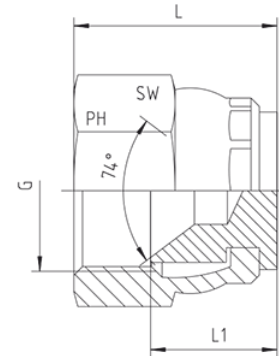

Rubrik 6.33

Swivel Cap

Swivel Cap JIC - Female - Swivel

Pressure	Tube O.D.		Thread	Approx. Dimensions			Order-Code
	mm	in.		G	L	L1	
350	6	1/4"	7/16"-20 UNF	20,0	12	17	5250011-04
350	8	5/16"	1/2"-20 UNF	22,0	12	17	5250011-05
350	10	3/8"	9/16"-18 UNF	23,0	13	19	5250011-06
350	12	1/2"	3/4"-16 UNF	25,5	14	24	5250011-08
350	14, 15, 16	5/8"	7/8"-14 UNF	30,0	18	27	5250011-10
350	18, 20	3/4"	1 1/16"-12 UN	33,0	18	32	5250011-12
280	25	1"	1 5/16"-12 UN	36,0	21	41	5250011-16
210	28, 30, 32	1 1/4"	1 5/8"-12 UN	39,5	22	50	5250011-20
210	35, 38	1 1/2"	1 7/8"-12 UN	44,0	24	55	5250011-24
-	50	2"	2 1/2"-12 UN	56,0	32	70	5250011-32