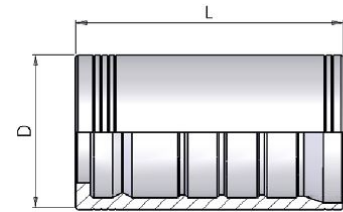

## Swaged Ferrule (skive)

| Product number | hose I.D. |      | Dimension |    | skive   | valid for          |
|----------------|-----------|------|-----------|----|---------|--------------------|
|                | in        | mm   | D         | L  | Length  |                    |
| 004N-12        | 3/4       | 19   | 38        | 60 | 52/15   | R13-4SH-R15 -(4SP) |
| 004N-16        | 1         | 25.4 | 46        | 75 | 64/17   | 4SH-R13-R15-(4SP)  |
| 004N-20        | 1.1/4     | 31.8 | 55        | 88 | 74/22   | 4SH                |
| 004N-24        | 1.1/2     | 38.1 | 62        | 94 | 81/22,5 | 4SH                |
| 004N-32        | 2         | 50.8 | 78        | 99 | 85/30   | 4SH                |