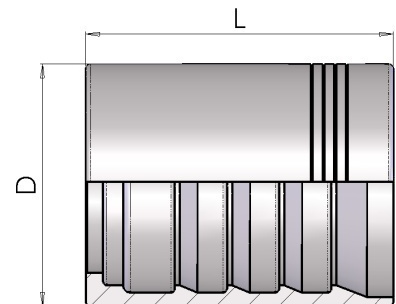

## Swaged Ferrule (skive)

| Product number | hose I.D. |      | Dimension |    | skive   | valid for          |
|----------------|-----------|------|-----------|----|---------|--------------------|
|                | in        | mm   | D         | L  | Length  |                    |
| 004N-12        | 3/4       | 19   | 38        | 60 | 52/15   | R13-4SH-R15 -(4SP) |
| 004N-16        | 1         | 25.4 | 46        | 75 | 64/17   | 4SH-R13-R15-(4SP)  |
| 004N-20        | 1.1/4     | 31.8 | 55        | 88 | 74/22   | 4SH                |
| 004N-24        | 1.1/2     | 38.1 | 62        | 94 | 81/22,5 | 4SH                |
| 004N-32        | 2         | 50.8 | 78        | 99 | 85/30   | 4SH                |

## Swaged Ferrule (skive)

| Product number | hose I.D. |      | Dimension |    | skive  | valid for         |
|----------------|-----------|------|-----------|----|--------|-------------------|
|                | in        | mm   | D         | L  | Length |                   |
| 0042-20        | 1.1/4     | 31.8 | 60        | 88 | 74/22  | IS42 - HyTraktion |
| 0042-24        | 1.1/2     | 38.1 | 70        | 94 | 82/22  | IS42 - HyTraktion |