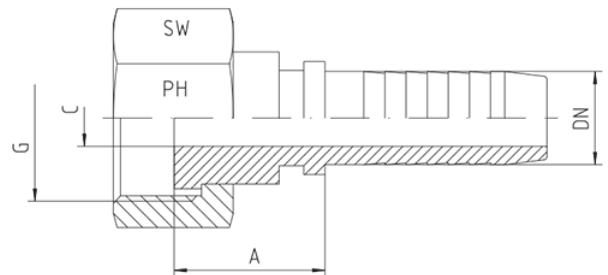

Rubrik 2.40

BSP - Straight

With BSP Union Nut DRF - Straight

Hose	Bore	Thread	Approx. Dimensions			Order-Code
			DN	in.	G	
06	1/4"	1/8"-28	13,5	4,0	14	DRF-1/8"-DN 06
05	3/16"	1/8"-28	13,5	3,0	14	DRF-1/8"-DN 05
05	3/16"	1/4"-19	14,5	3,0	17	DRF-1/4"-DN 05
06	1/4"	1/4"-19	16,5	4,0	17	DRF-1/4"-DN 06
08	5/16"	1/4"-19	16,5	5,0	17	DRF-1/4"-DN 08
10	3/8"	1/4"-19	17,0	4,0	19	DRF-1/4"-DN 10
06	1/4"	3/8"-19	17,0	4,0	19	DRF-3/8"-DN 06
08	5/16"	3/8"-19	17,5	5,5	19	DRF-3/8"-DN 08
10	3/8"	3/8"-19	17,5	7,0	19	DRF-3/8"-DN 10
12	1/2"	3/8"-19	20,5	8,0	22	DRF-3/8"-DN 12
06	1/4"	1/2"-14	20,5	4,0	27	DRF-1/2"-DN 06
08	5/16"	1/2"-14	16,5	5,5	27	DRF-1/2"-DN 08
10	3/8"	1/2"-14	16,5	7,0	27	DRF-1/2"-DN 10
12	1/2"	1/2"-14	19,5	9,5	27	DRF-1/2"-DN 12
16	5/8"	1/2"-14	16,5	11,5	27	DRF-1/2"-DN 16
19	3/4"	1/2"-14	19,0	11,5	27	DRF-1/2"-DN 19
12	1/2"	5/8"-14	20,0	9,5	27	DRF-5/8"-DN 12
16	5/8"	5/8"-14	19,0	12,5	27	DRF-5/8"-DN 16
12	1/2"	3/4"-14	19,5	9,5	32	DRF-3/4"-DN 12
16	5/8"	3/4"-14	21,0	12,5	32	DRF-3/4"-DN 16

19	3/4"	3/4"-14	21,5	14,5	32	DRF-3/4"-DN 19
25	1"	3/4"-14	20,0	16,5	32	DRF-3/4"-DN 25
19	3/4"	1"-11	22,0	14,5	41	DRF-1"-DN 19
25	1"	1"-11	23,5	20,0	41	DRF-1"-DN 25
19	3/4"	1 1/4"-11	-	14,5	50	DRF-1 1/4"-DN 19
25	1"	1 1/4"-11	27,0	20,0	50	DRF-1 1/4"-DN 25
31	1 1/4"	1 1/4"-11	23,5	25,5	50	DRF-1 1/4"-DN 31
31	1 1/4"	1 1/2"-11	41,0	25,5	55	DRF-1 1/2"-DN 31
38	1 1/2"	1 1/2"-11	41,0	31,5	55	DRF-1 1/2"-DN 38
51	2"	2"-11	28,0	43,0	70	DRF-2"-DN 51
60	2 3/8"	2 1/2"-11	-	-	-	DRF-2 1/2"-DN 60
10	3/8"	3/4"-14	19,0	7,0	32	DRF-3/4"-DN 10