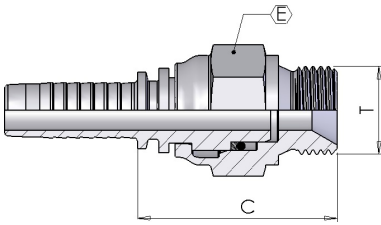

035G

BSP Male Parallel 60° Cone - Rotating

(AGR-RO)

Product number	hose I.D.		Dimension			
	in	mm	dash size	T	E	Cut-off C
035G-04-04	1/4	6.4	04	1/4-19	19	37
035G-06-06	3/8	9.5	06	3/8-19	22	43
035G-08-08	1/2	12.7	08	1/2-14	27	47
035G-12-12	3/4	19	12	3/4-14	32	52